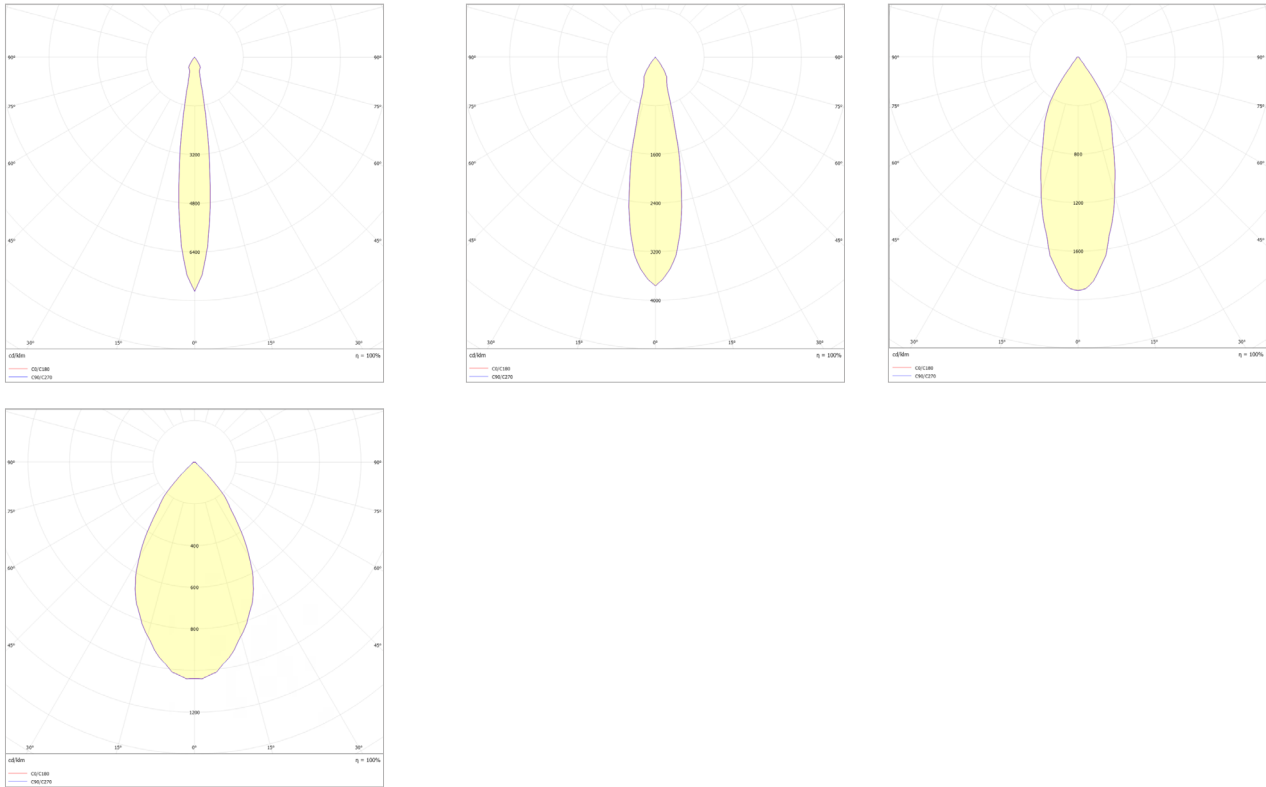

# Dimensions and Logistics

	H	W				
DWN3RA	150	170	DWN3RA	5	120	120x80

# Luminous Intensity Distribution