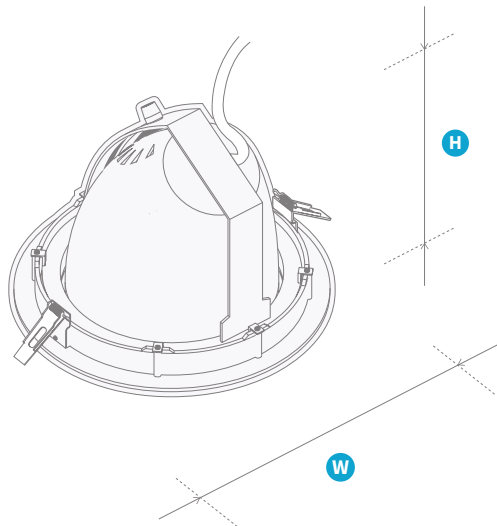

Dimensions and Logistics

	H	W				
DWN3RA	150	170	DWN3RA	5	120	120x80

Montage

Detailed installation diagram showing the light fixture being mounted into a ceiling. The diagram includes a legend for 'recessed mounting' and 'plaster board'.

- **recessed mounting**
- **plaster board**