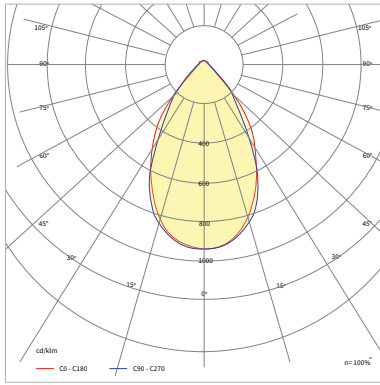

### Ultima LED 3.0 5

		min-max					
ULT3HT.58.145.8A4000	145	21350	4000K	>80	IP65	60°X60° 90°X90°	7,8kg
ULT3HT.58.145.8A5000	145	21400	5000K	>80	IP65	60°X60° 90°X90°	7,8kg

In order to know exact the light parameters for selected beam angle, please use photometric files for the given beam angle. Download link: [luxon.pl/Pliki/LDT-LUXON-LED-2020.zip](http://luxon.pl/Pliki/LDT-LUXON-LED-2020.zip)

## Dimensions and Logistics

	H	L	W
ULT3HT.1	230	838	126
ULT3HT.2	230	1108	126
ULT3HT.3	230	1108	126
ULT3HT.4	230	1405	126
ULT3HT.5	230	1405	126

## Light distribution