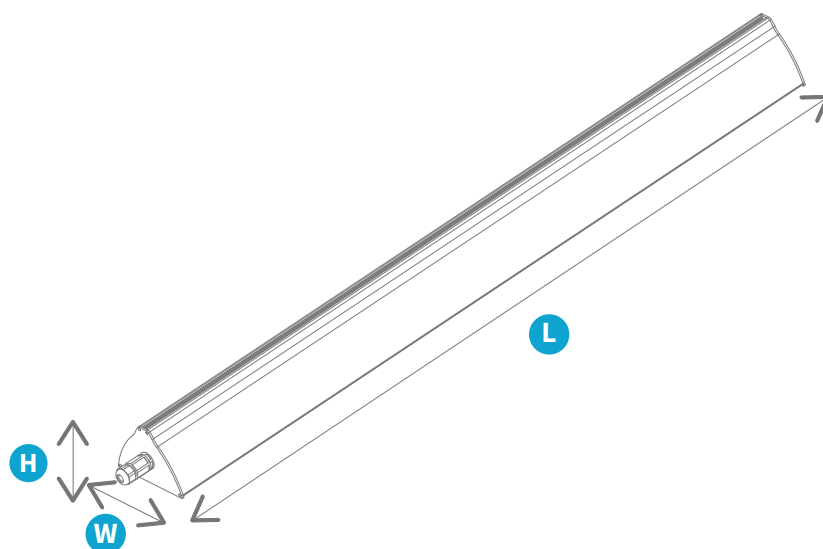

Dimensions and Logistics