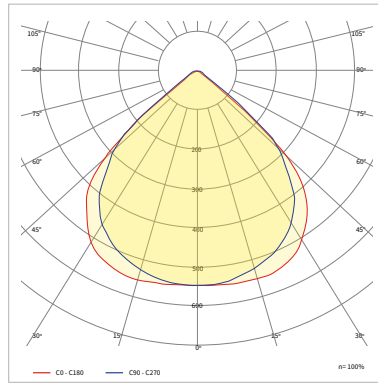

### Ultima LED 3.0 5

		min-max					
ULT3HT.58.145.8A4000	145	21350	4000K	>80	IP65	60°X60° 90°X90°	7,8kg
ULT3HT.58.145.8A5000	145	21400	5000K	>80	IP65	60°X60° 90°X90°	7,8kg

In order to know exact the light parameters for selected beam angle, please use photometric files for the given beam angle. Download link: [luxon.pl/Pliki/LDT-LUXON-LED-2020.zip](http://luxon.pl/Pliki/LDT-LUXON-LED-2020.zip)

## Dimensions and Logistics

	H	L	W
ULT3HT.1	230	838	126
ULT3HT.2	230	1108	126
ULT3HT.3	230	1108	126
ULT3HT.4	230	1405	126
ULT3HT.5	230	1405	126

## Light distribution