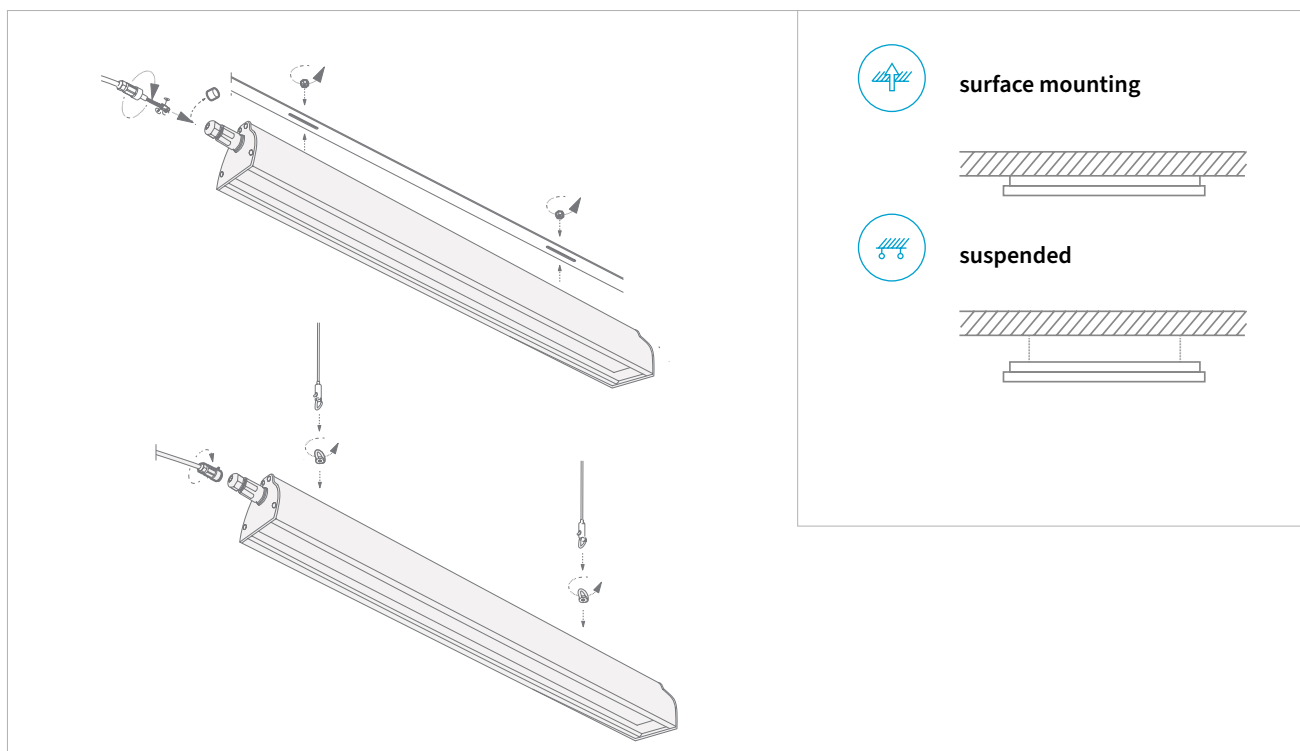

Dimensions and Logistics

	H	L	W
ULT3HT.1	230	838	126
ULT3HT.2	230	1108	126
ULT3HT.3	230	1108	126
ULT3HT.4	230	1405	126
ULT3HT.5	230	1405	126

Montage