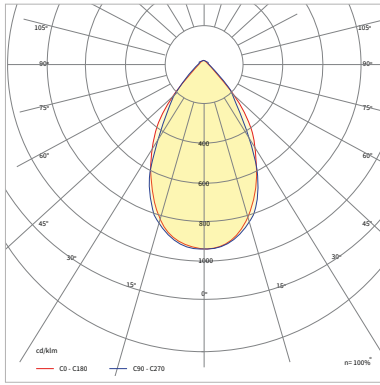

Luminous Intensity Distribution

Available Configurations

Family	Power version	Version	Power [W]	CRI	Diode type	CCT [K]	Lens material	Diffuser material	Beam angle	Type of control	Operating temperature[°C]	Warranty	Modifications	
ULT3ST Ultima LED 3	1	0 Standard	021 21W	8 >80	A Mid Power	4000	1 PMMA	P11 PMMA transparent	065060 65°x60°	00 ON/OFF	2040 -20°C+40°C	05Y 5 years	0000 Standard	
	2		042 42W			5000 5000K		G11 Tempered glass transparent	095090 95°x90°	D0 DALI	2045 -20°C+45°C		08Y 8 years	E001 Through-wired
	3	053 53W	100110 100°x110°			S1 Motion sensor		2050 -20°C+50°C	10Y 10 years	F004 Outdoor version				
	4	083 83W	115120 115°x120°			2540 -25°C+40°C								
	5	110 110W	2545 -25°C+45°C											
	6	145 145W	2555 -25°C+55°C											
	7	195 195W	3545 -35°C+45°C											
	8	260 260W	3550 -35°C+50°C											
			3560 -35°C+60°C											

Example product code:

ULT3ST.60.145.8A5000.1P11.065060.00.2540.10Y.E001