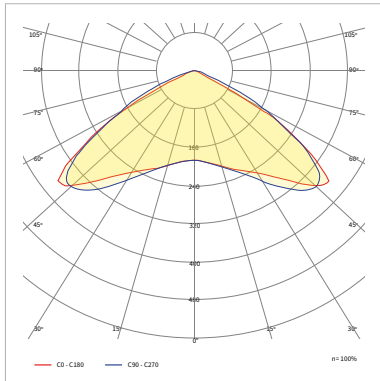

Luminous Intensity Distribution

Available Configurations

Family	Power version	Version	Power [W]	CRI	Diode type	CCT [K]	Lens material	Diffuser material	Beam angle	Type of control	Operating temperature[°C]	Warranty	Modifications	
ULT3ST Ultima LED 3	1	0 Standard	021 21W	8 >80	A Mid Power	4000	1 PMMA	P11 PMMA transparent	065060 65°x60°	00 ON/OFF	2040 -20°C+40°C	05Y 5 years	0000 Standard	
	2		042 42W			5000 5000K		G11 Tempered glass transparent	095090 95°x90°	D0 DALI	2045 -20°C+45°C		08Y 8 years	E001 Through-wired
	3	053 53W	100110 100°x110°			S1 Motion sensor		2050 -20°C+50°C	10Y 10 years	F004 Outdoor version				
	4	083 83W	115120 115°x120°			2540 -25°C+40°C								
	5	110 110W	2545 -25°C+45°C											
	6	145 145W	2555 -25°C+55°C											
	7	195 195W	3545 -35°C+45°C											
	8	260 260W	3550 -35°C+50°C											
			3560 -35°C+60°C											

Example product code:

ULT3ST.60.145.8A5000.1P11.065060.00.2540.10Y.E001