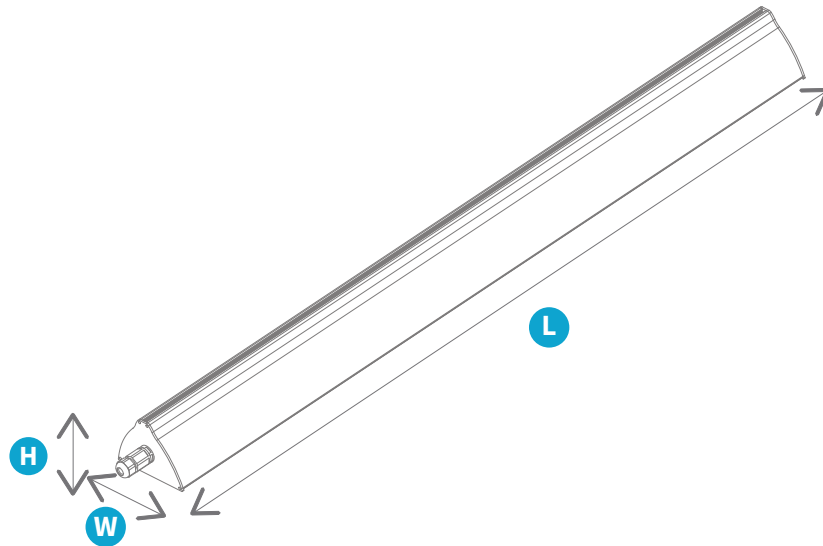

Dimensions and Logistics