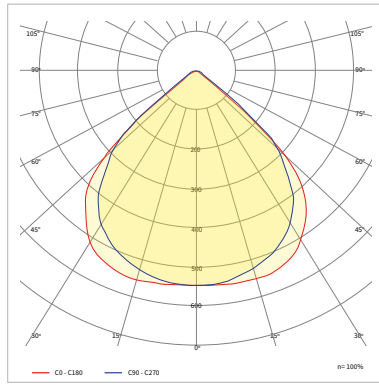

Luminous Intensity Distribution

Available Configurations

Family	Power version	Version	Power [W]	CRI	Diode type	CCT [K]	Lens material	Diffuser material	Beam angle	Type of control	Operating temperature[°C]	Warranty	Modifications	
ULT3ST Ultima LED 3	1	0 Standard	021 21W	8 >80	A Mid Power	4000	1 PMMA	P11 PMMA transparent	065060 65°x60°	00 ON/OFF	2040 -20°C+40°C	05Y 5 years	0000 Standard	
	2		042 42W			5000 5000K		G11 Tempered glass transparent	095090 95°x90°	D0 DALI	2045 -20°C+45°C		08Y 8 years	E001 Through-wired
	3	053 53W	100110 100°x110°			S1 Motion sensor		2050 -20°C+50°C	10Y 10 years	F004 Outdoor version				
	4	083 83W	115120 115°x120°			2540 -25°C+40°C								
	5	110 110W	2545 -25°C+45°C											
	6	145 145W	2555 -25°C+55°C											
	7	195 195W	3545 -35°C+45°C											
	8	260 260W	3550 -35°C+50°C											
			3560 -35°C+60°C											

Example product code:

ULT3ST.60.145.8A5000.1P11.065060.00.2540.10Y.E001