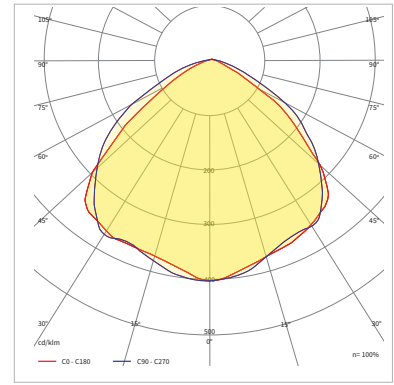

Luminous Intensity Distribution

Available Configurations

Family	Power version	Version	Power [W]	CRI	Diode type	CCT [K]	Lens material	Diffuser material	Beam angle	Type of control	Operating temperature[°C]	Warranty	Modifications	
ULT3ST Ultima LED 3	1	0 Standard	021 21W	8 >80	A Mid Power	4000	1 PMMA	P11 PMMA transparent	065060 65°x60°	00 ON/OFF	2040 -20°C+40°C	05Y 5 years	0000 Standard	
	2		042 42W			5000 5000K		G11 Tempered glass transparent	095090 95°x90°	D0 DALI	2045 -20°C+45°C		08Y 8 years	E001 Through-wired
	3	053 53W	100110 100°x110°			S1 Motion sensor		2050 -20°C+50°C	10Y 10 years	F004 Outdoor version				
	4	083 83W	115120 115°x120°			2540 -25°C+40°C								
	5	110 110W	2545 -25°C+45°C											
	6	145 145W	2555 -25°C+55°C											
	7	195 195W	3545 -35°C+45°C											
	8	260 260W	3550 -35°C+50°C											
			3560 -35°C+60°C											

Example product code:

ULT3ST.60.145.8A5000.1P11.065060.00.2540.10Y.E001