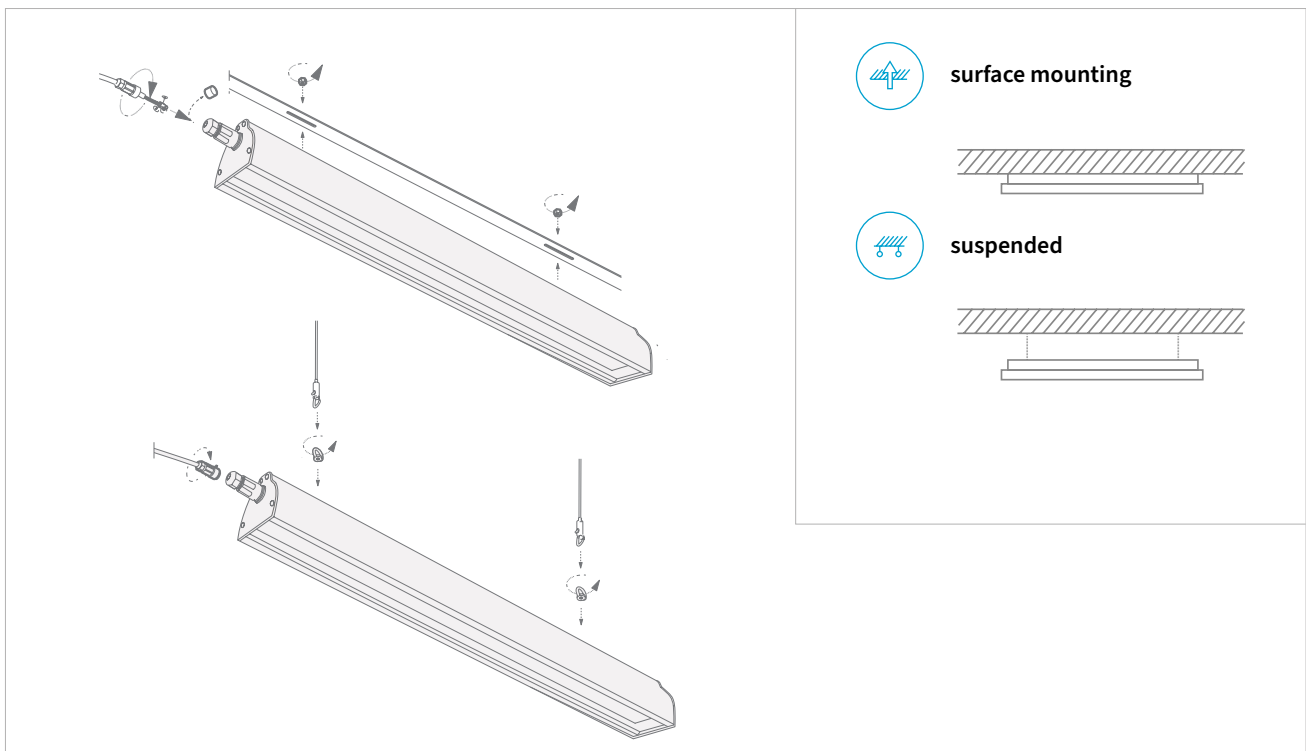

Dimensions and Logistics

	H	L	W
ULT3ST.1	91	408	126
ULT3ST.2	91	708	126
ULT3ST.3	91	978	126
ULT3ST.4	91	978	126
ULT3ST.5	91	1275	126
ULT3ST.6	91	1275	126
ULT3ST.7	91	1878	126
ULT3ST.8	91	2458	126

ULT3ST.1	4	34	120x80
ULT3ST.2	4	34	120x80
ULT3ST.3	4	54	120x80
ULT3ST.4	4	54	120x80
ULT3ST.5	4	50	130x80
ULT3ST.6	4	50	130x80
ULT3ST.7	3	40	200x80
ULT3ST.8	2	36	300x80

Montage